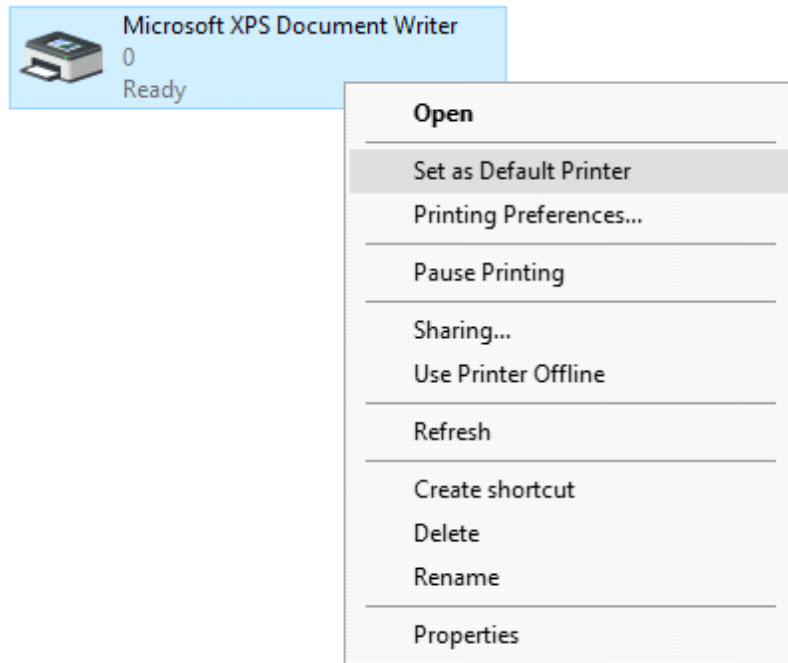

If you don't want to install a printer driver, simply go to the printer page on the control panel and select the Microsoft XPS Document Writer as the default Printer. As simple as that!